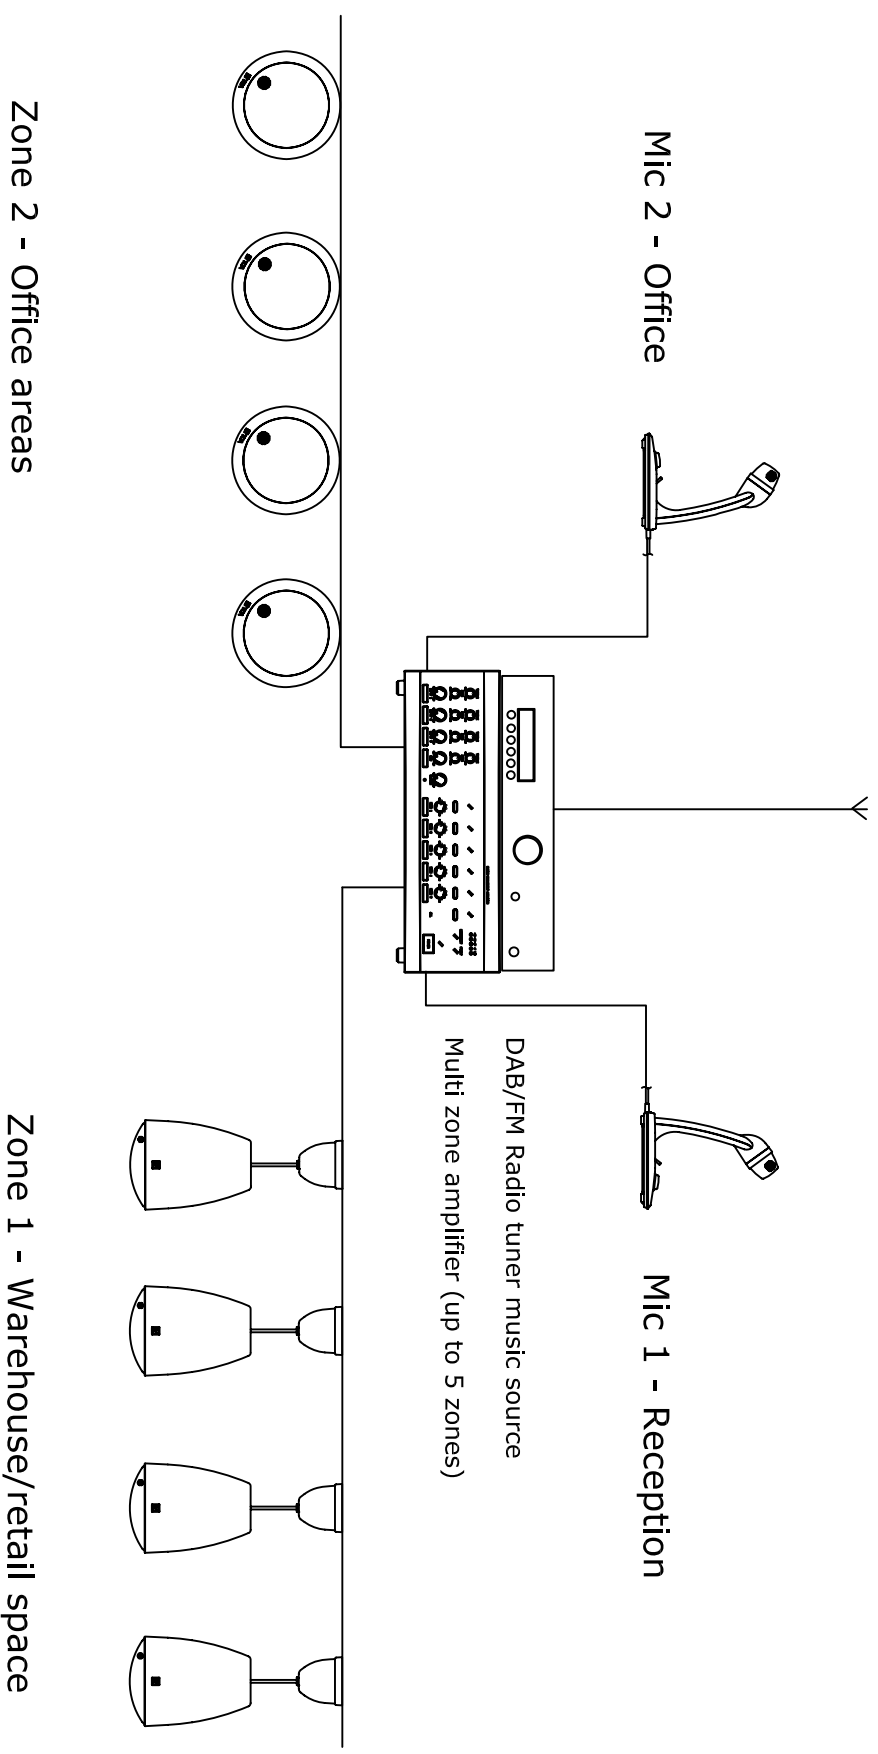

Typical 2 zone PA system with background music (radio)

Notes:

Zone 1 receives music & paging announcements

Zone 2 receives paging announcements only

Microphones 1&2 broadcast to both zones simultaneously

PAS Sound Engineering Ltd
Senator Point, South Boundary Road
Knowsley Industrial Park
Merseyside, L33 7RR
Tel: 0845 430 0546
Fax: 0151 546 2345
email: design@pas-sound.co.uk